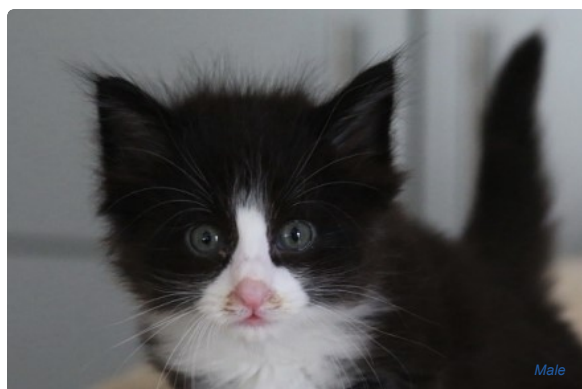

Titran's Gandhi