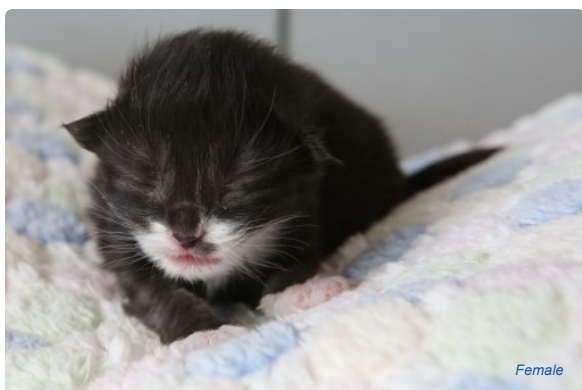

NL* Titran's Saskia van Rijn

We test our cats regularly